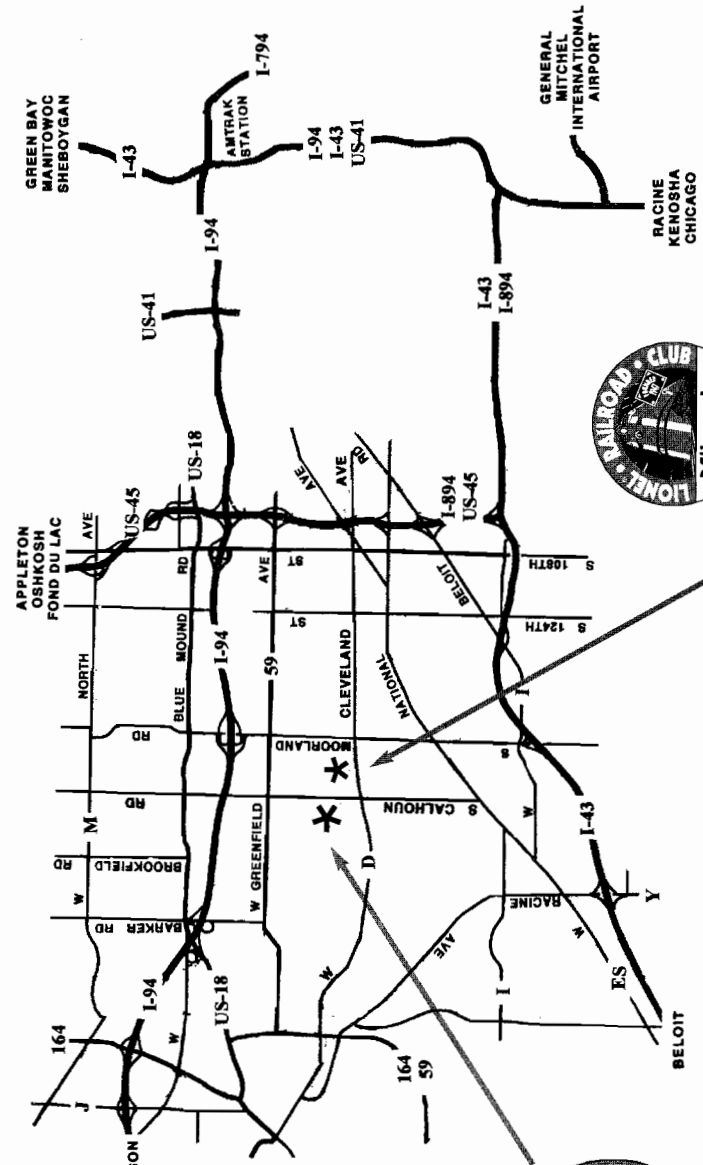

ALL-GAUGE SWAP MEET
New Berlin Entertainment Center
16000 West Cleveland Avenue
New Berlin, Wisconsin

CLUBHOUSE LOCATION
Parkland Plaza
2721 South Calhoun Road
New Berlin, Wisconsin